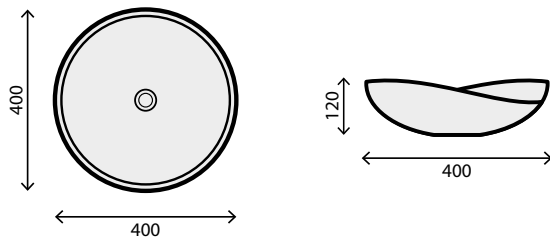

Break the Rules

White Marble