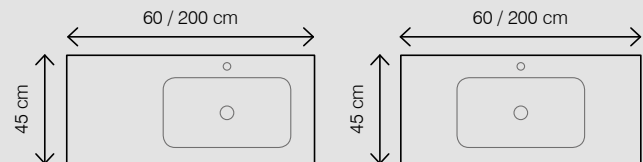

MATE

RTC6045C	60x45 cm	S220/308	8 Kg
RTC8045C	80x45 cm	S250/350	8 Kg
RTC9045C	90x45 cm	S280/392	9 Kg
RTC10045 - L/R/C	100x45 cm	S310/434	10 Kg
RTC11045 - L/R/C	110x45 cm	S340/476	11 Kg
RTC12045 - L/R/C	120x45 cm	S360/504	12 Kg
RTC13045 - L/R/C	130x45 cm	S390/546	13 Kg
RTC14045 - L/R/C	140x45 cm	S420/588	14 Kg
RTC15045 - L/R/C	150x45 cm	S450/630	15 Kg
RTC16045 - L/R/C	160x45 cm	S475/665	15 Kg
RTC17045 - L/R/C	170x45 cm	S500/700	15 Kg
RTC18045 - L/R/C	180x45 cm	S530/742	15 Kg
RTC19045 - L/R/C	190x45 cm	S560/784	15 Kg
RTC20045 - L/R/C	200x45 cm	S590/826	15 Kg